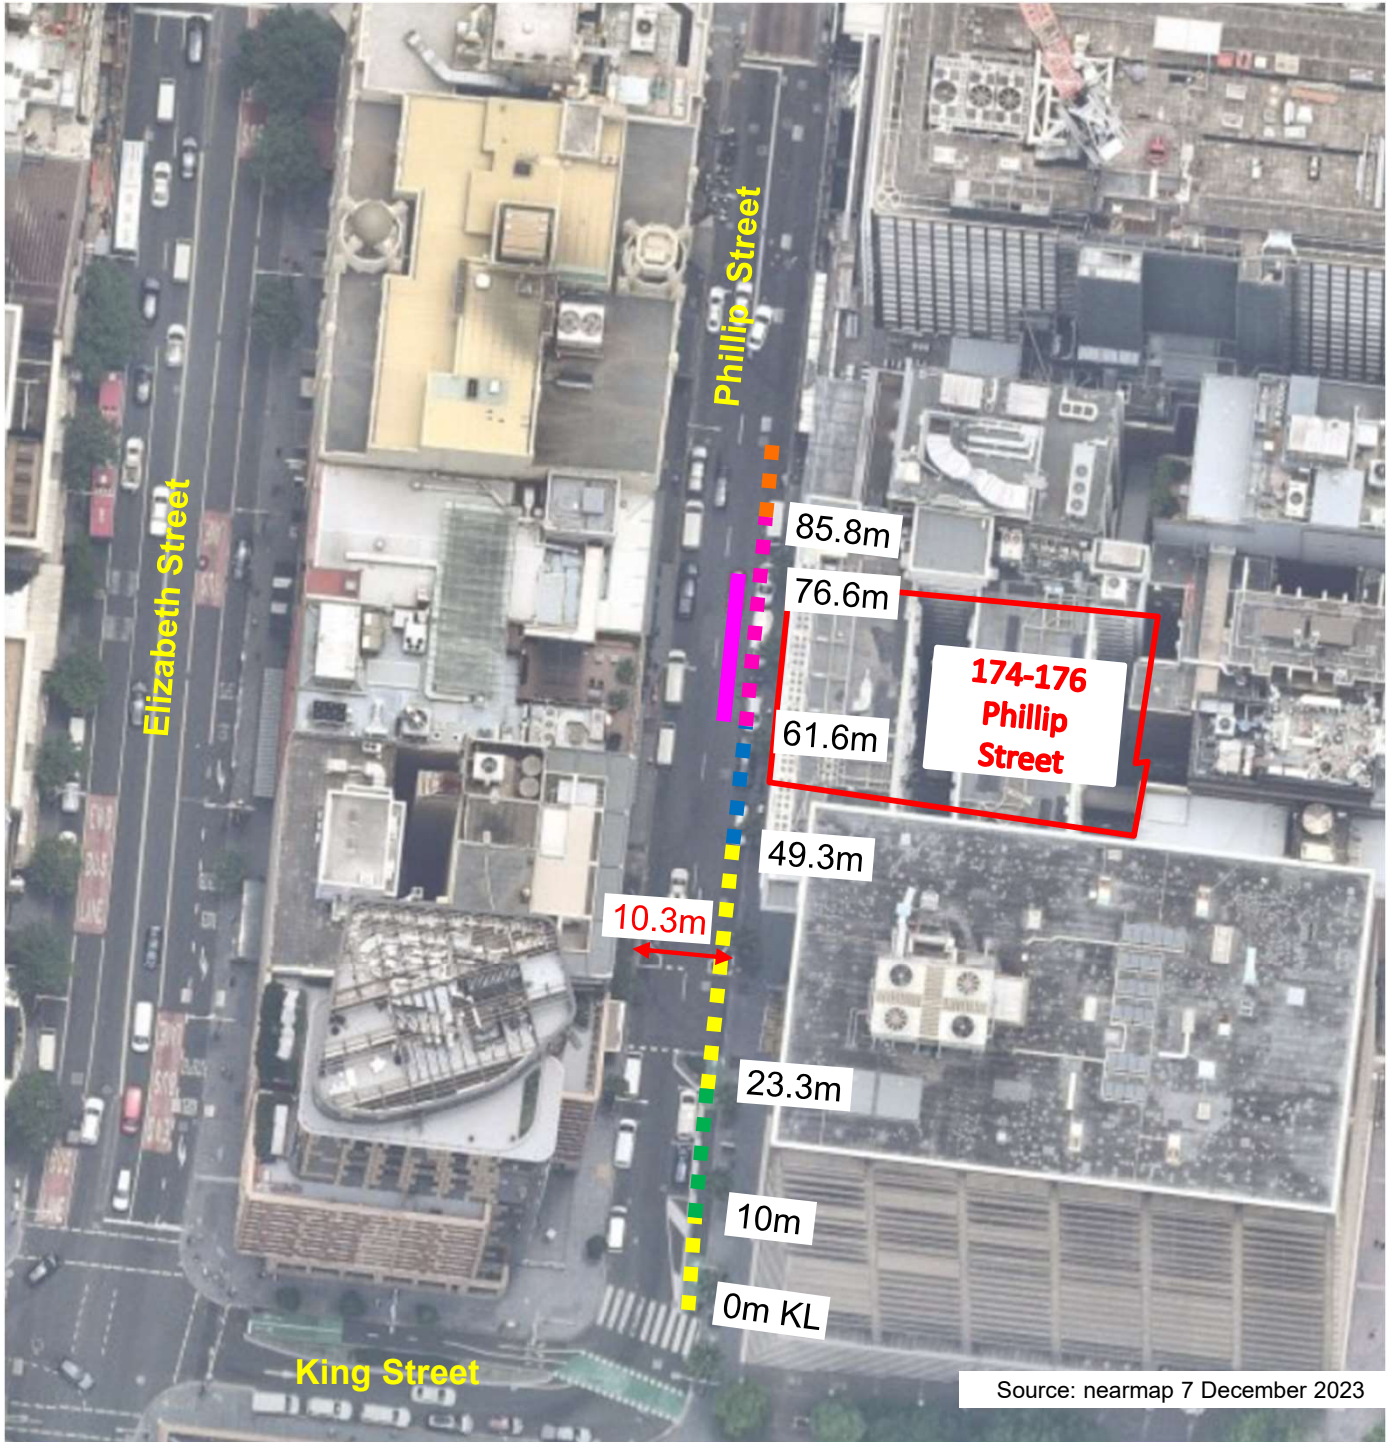

Phillip Street, Sydney Proposed Works Zone

- | | | |
|---|---|--|
| <p>Existing</p> <ul style="list-style-type: none"> ■ ■ ■ ■ "No Stopping" ■ ■ ■ ■ "4P Ticket 6pm-12am Mon-Fri
10am-10pm Sat 8am-10pm
Sun & Public Holidays" "Loading Ticket 6am-6pm
Mon-Fri 6am-10am Sat" ■ ■ ■ ■ "P30 Minute Ticket" | <ul style="list-style-type: none"> ■ ■ ■ ■ "Mobility Parking Only 8am-6pm
Mon-Fri" "4P Ticket 6am-12am Mon-Fri
8am-10pm Sat, Sun & Public
Holidays" ■ ■ ■ ■ "Works Zone 7am-7pm Mon Fri
7am-5pm Sat"
37 "P30 Minute Ticket All Other
Times" | <p>Proposed</p> <ul style="list-style-type: none"> ■ ■ ■ ■ "Works Zone 7am-7pm
Mon-Fri 7am-5pm Sat" "P30 Minute Ticket All
Other Times" |
|---|---|--|